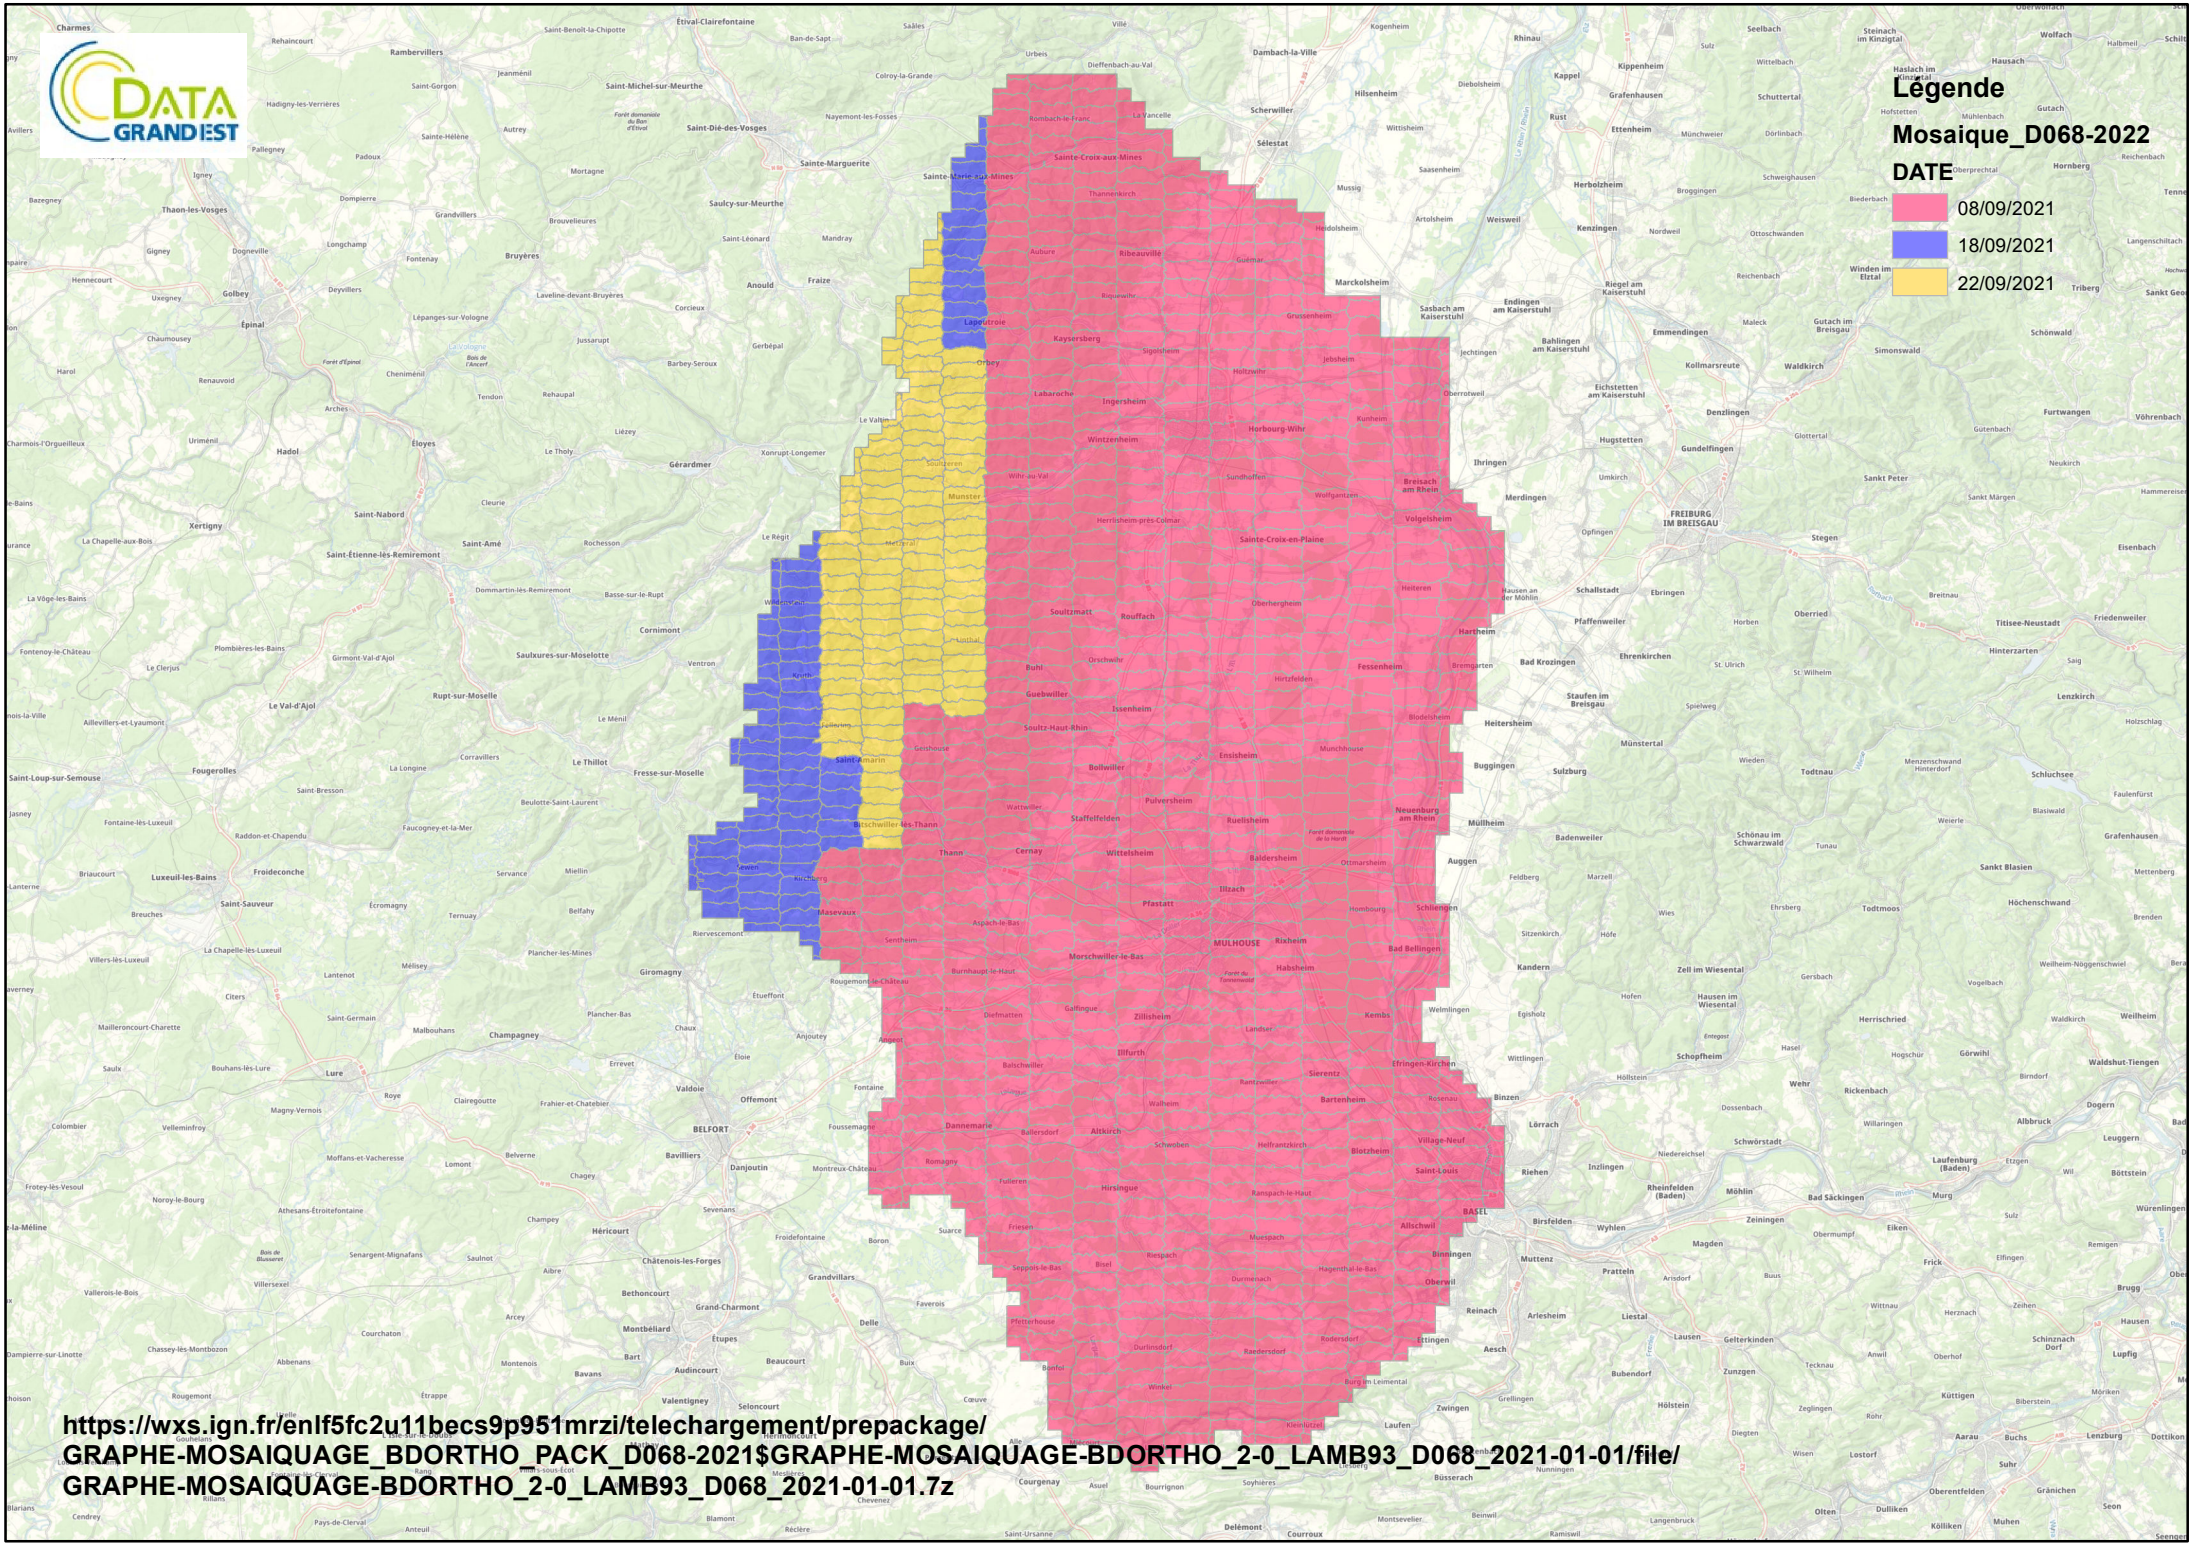

Légende
Mosaïque_D068-2022
DATE

	08/09/2021
	18/09/2021
	22/09/2021

[https://wxs.ign.fr/enlf5fc2u11becs9p951mrzi/telechargement/prepackage/GRAPHE-MOSAIQUAGE_BDORTHO_PACK_D068-2021\\$GRAPHE-MOSAIQUAGE-BDORTHO_2-0_LAMB93_D068_2021-01-01/file/GRAPHE-MOSAIQUAGE-BDORTHO_2-0_LAMB93_D068_2021-01-01.7z](https://wxs.ign.fr/enlf5fc2u11becs9p951mrzi/telechargement/prepackage/GRAPHE-MOSAIQUAGE_BDORTHO_PACK_D068-2021$GRAPHE-MOSAIQUAGE-BDORTHO_2-0_LAMB93_D068_2021-01-01/file/GRAPHE-MOSAIQUAGE-BDORTHO_2-0_LAMB93_D068_2021-01-01.7z)