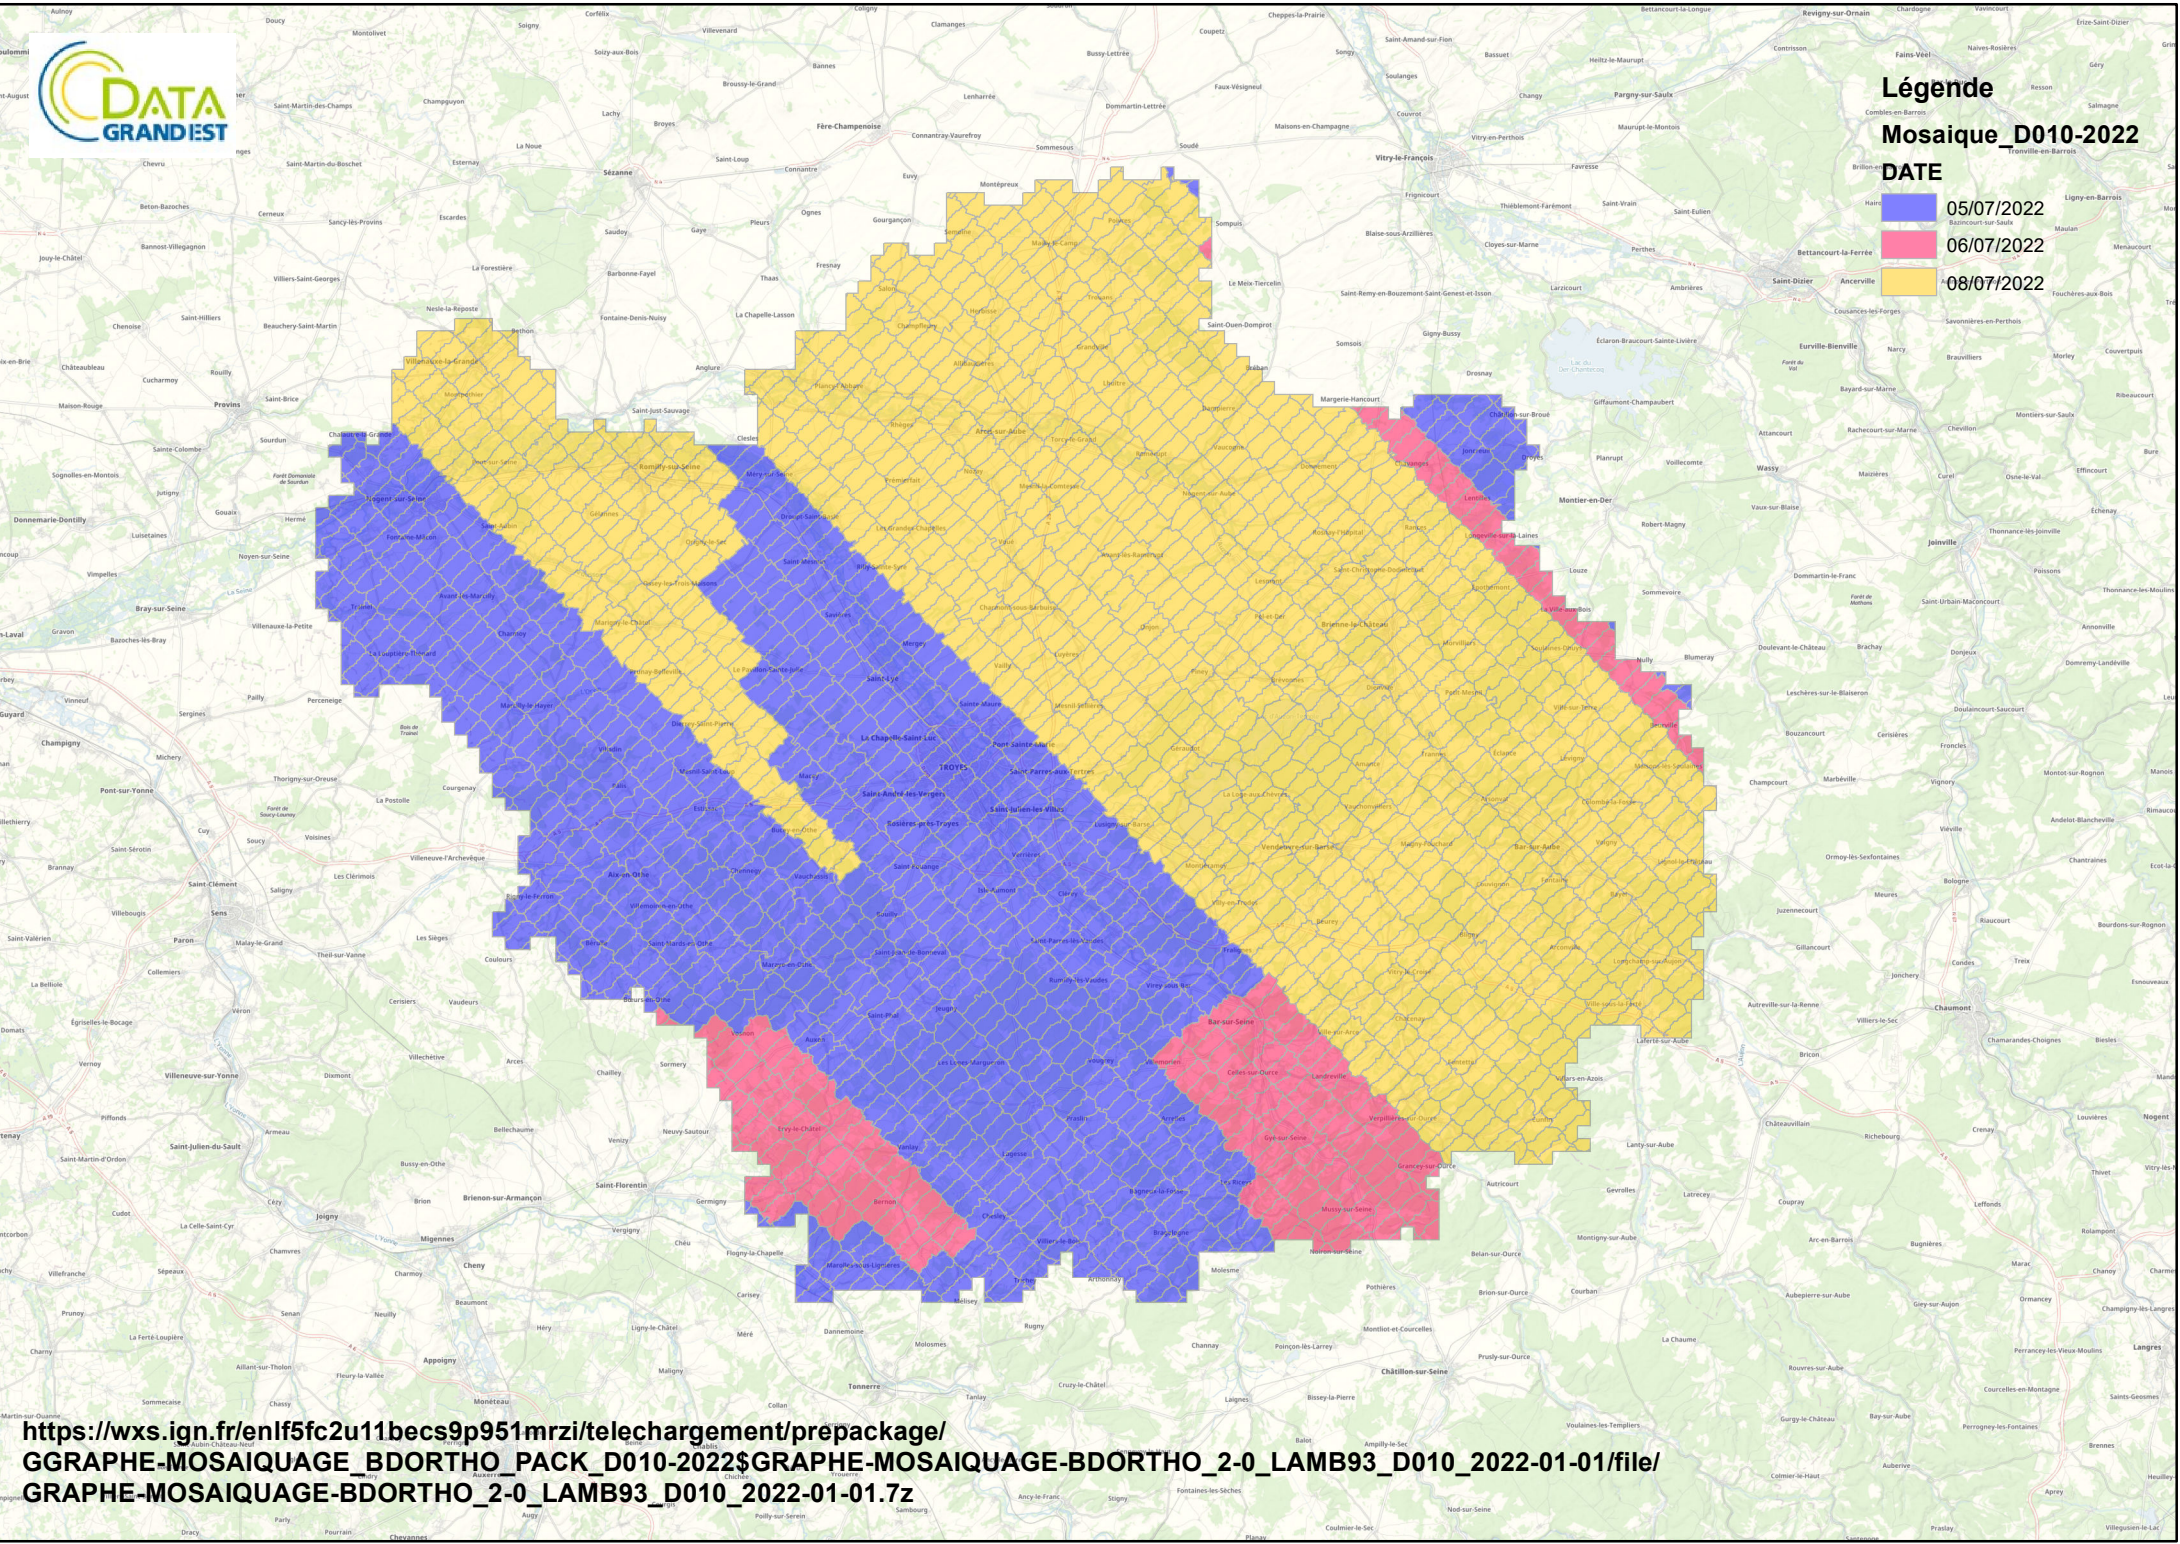

Légende

Mosaïque_D010-2022

DATE

- 05/07/2022
- 06/07/2022
- 08/07/2022

[https://wxs.ign.fr/en1f5fc2u11becs9p951mrzi/telechargement/prepackage/GGRAPHE-MOSAIQUAGE_BDORTHO_PACK_D010-2022\\$GRAPHE-MOSAIQUAGE-BDORTHO_2-0_LAMB93_D010_2022-01-01/file/GRAPHE-MOSAIQUAGE-BDORTHO_2-0_LAMB93_D010_2022-01-01.7z](https://wxs.ign.fr/en1f5fc2u11becs9p951mrzi/telechargement/prepackage/GGRAPHE-MOSAIQUAGE_BDORTHO_PACK_D010-2022$GRAPHE-MOSAIQUAGE-BDORTHO_2-0_LAMB93_D010_2022-01-01/file/GRAPHE-MOSAIQUAGE-BDORTHO_2-0_LAMB93_D010_2022-01-01.7z)