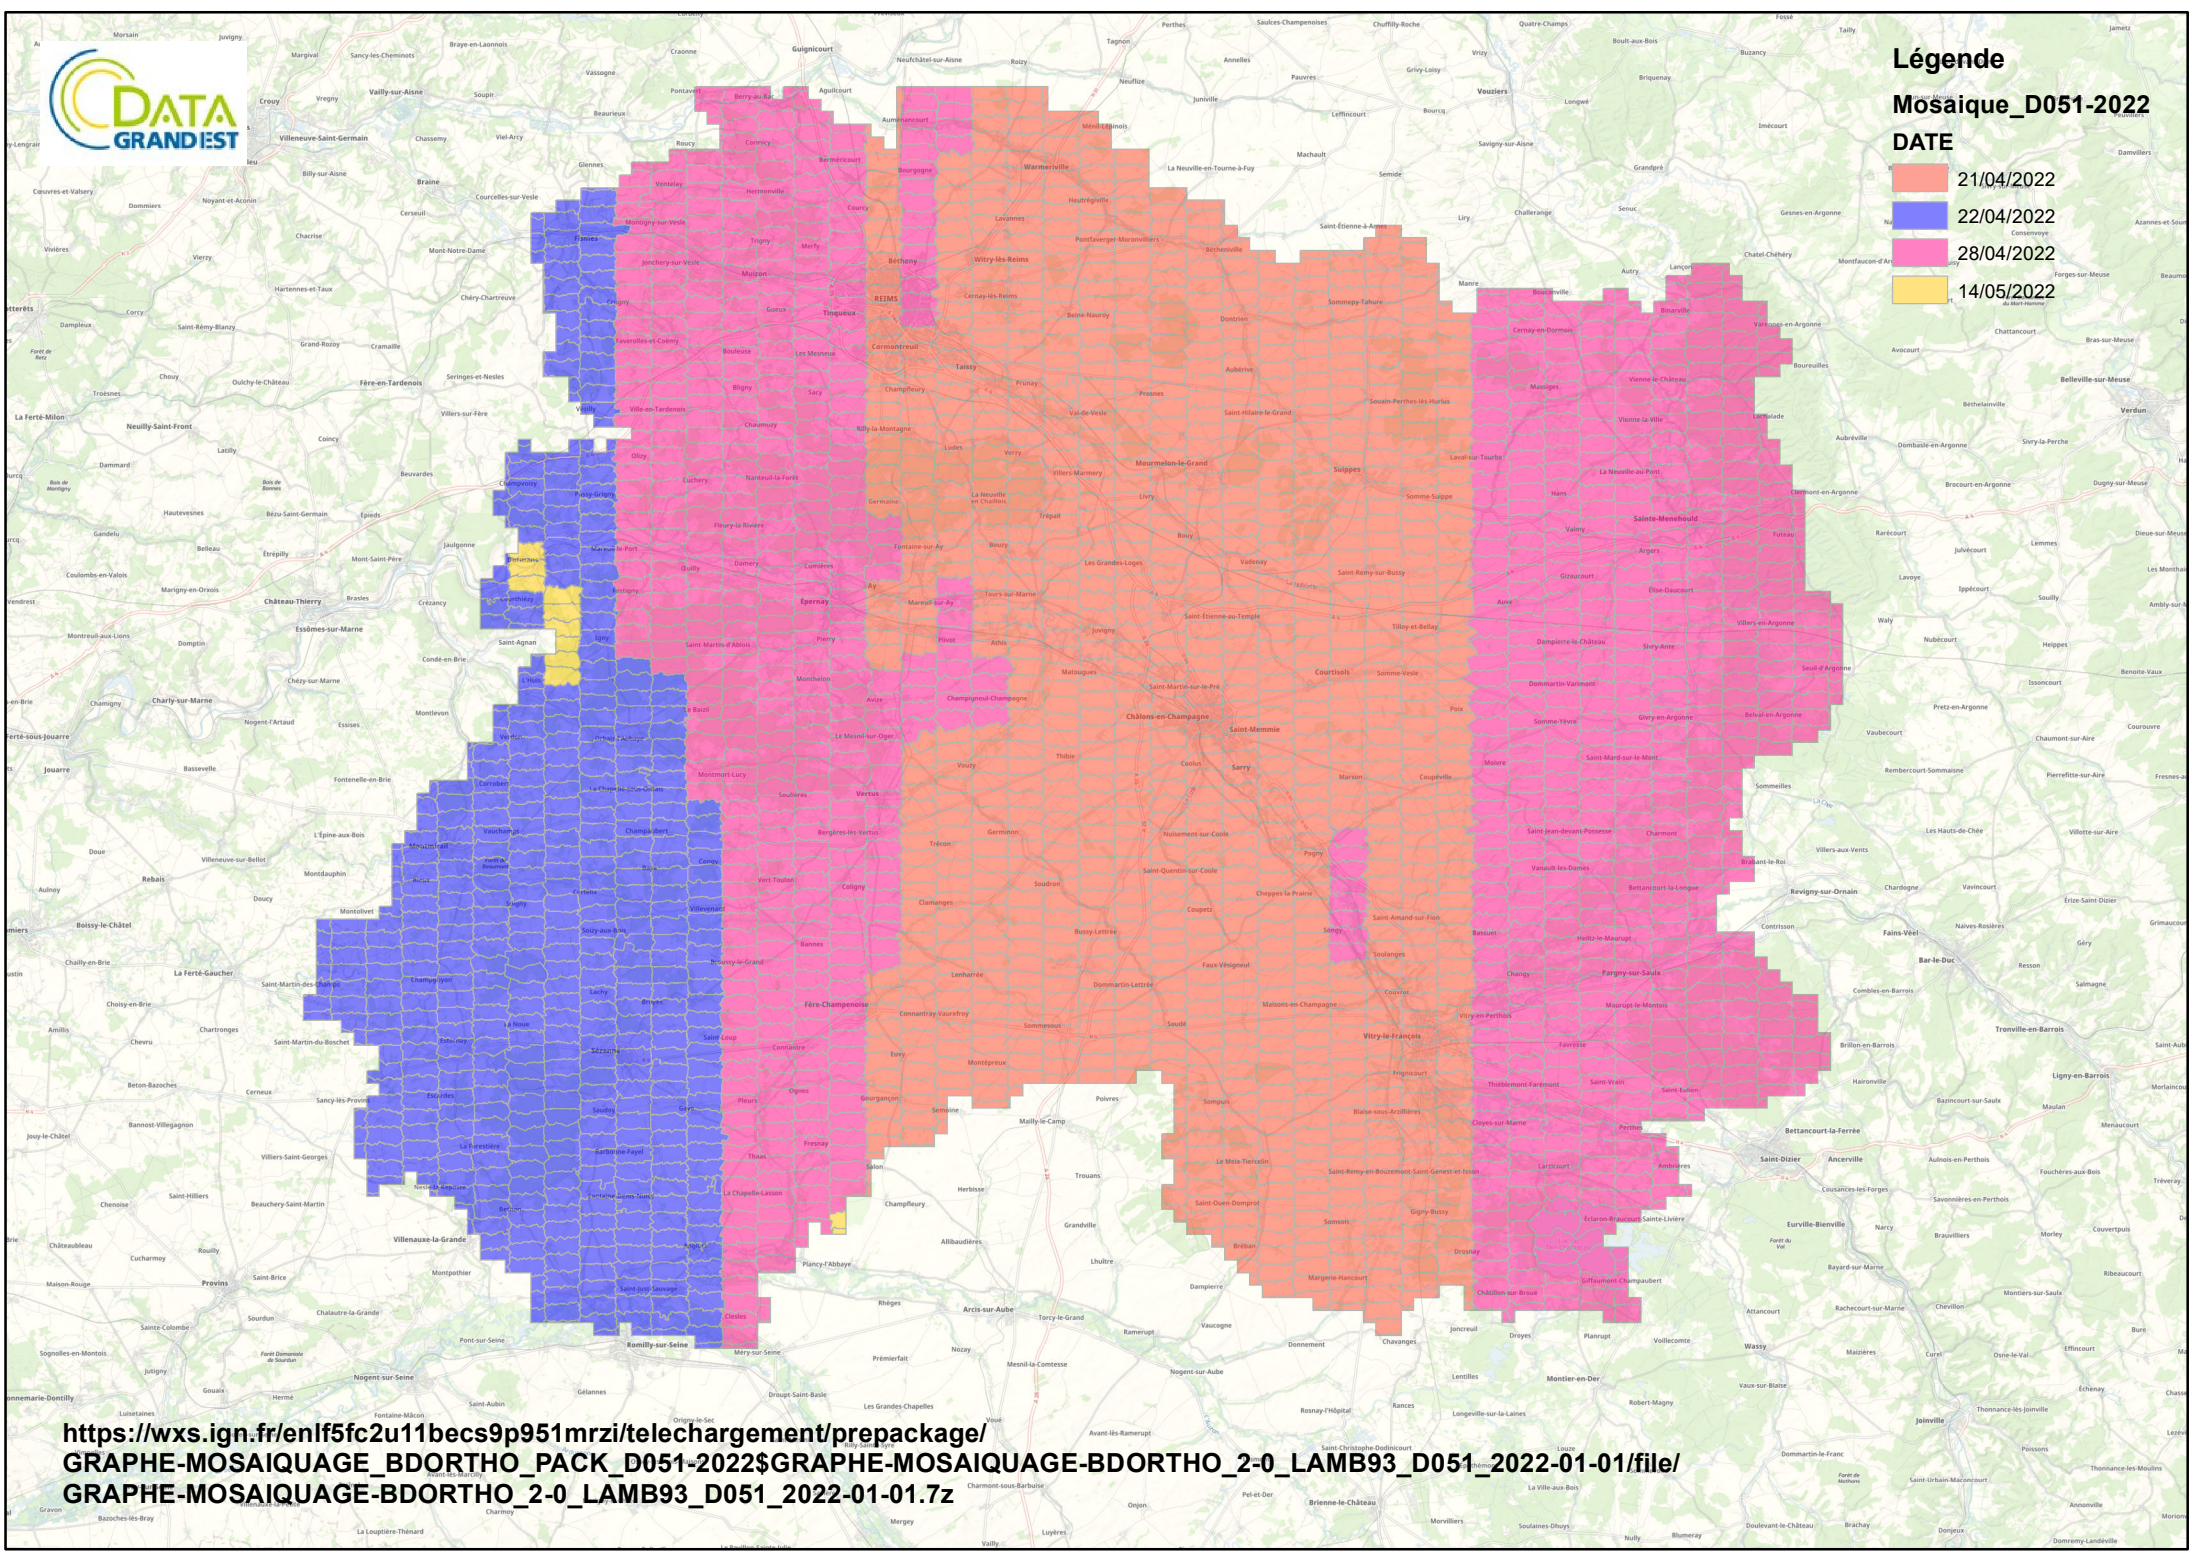

Légende

Mosaïque_D051-2022

DATE

- 21/04/2022
- 22/04/2022
- 28/04/2022
- 14/05/2022

[https://wxs.ign.fr/enlf5fc2u11becs9p951mrzi/telechargement/prepackage/GRAPHE-MOSAIQUAGE_BDORTHO_PACK_D051-2022\\$GRAPHE-MOSAIQUAGE-BDORTHO_2-0_LAMB93_D051-2022-01-01/file/GRAPHE-MOSAIQUAGE-BDORTHO_2-0_LAMB93_D051_2022-01-01.7z](https://wxs.ign.fr/enlf5fc2u11becs9p951mrzi/telechargement/prepackage/GRAPHE-MOSAIQUAGE_BDORTHO_PACK_D051-2022$GRAPHE-MOSAIQUAGE-BDORTHO_2-0_LAMB93_D051-2022-01-01/file/GRAPHE-MOSAIQUAGE-BDORTHO_2-0_LAMB93_D051_2022-01-01.7z)