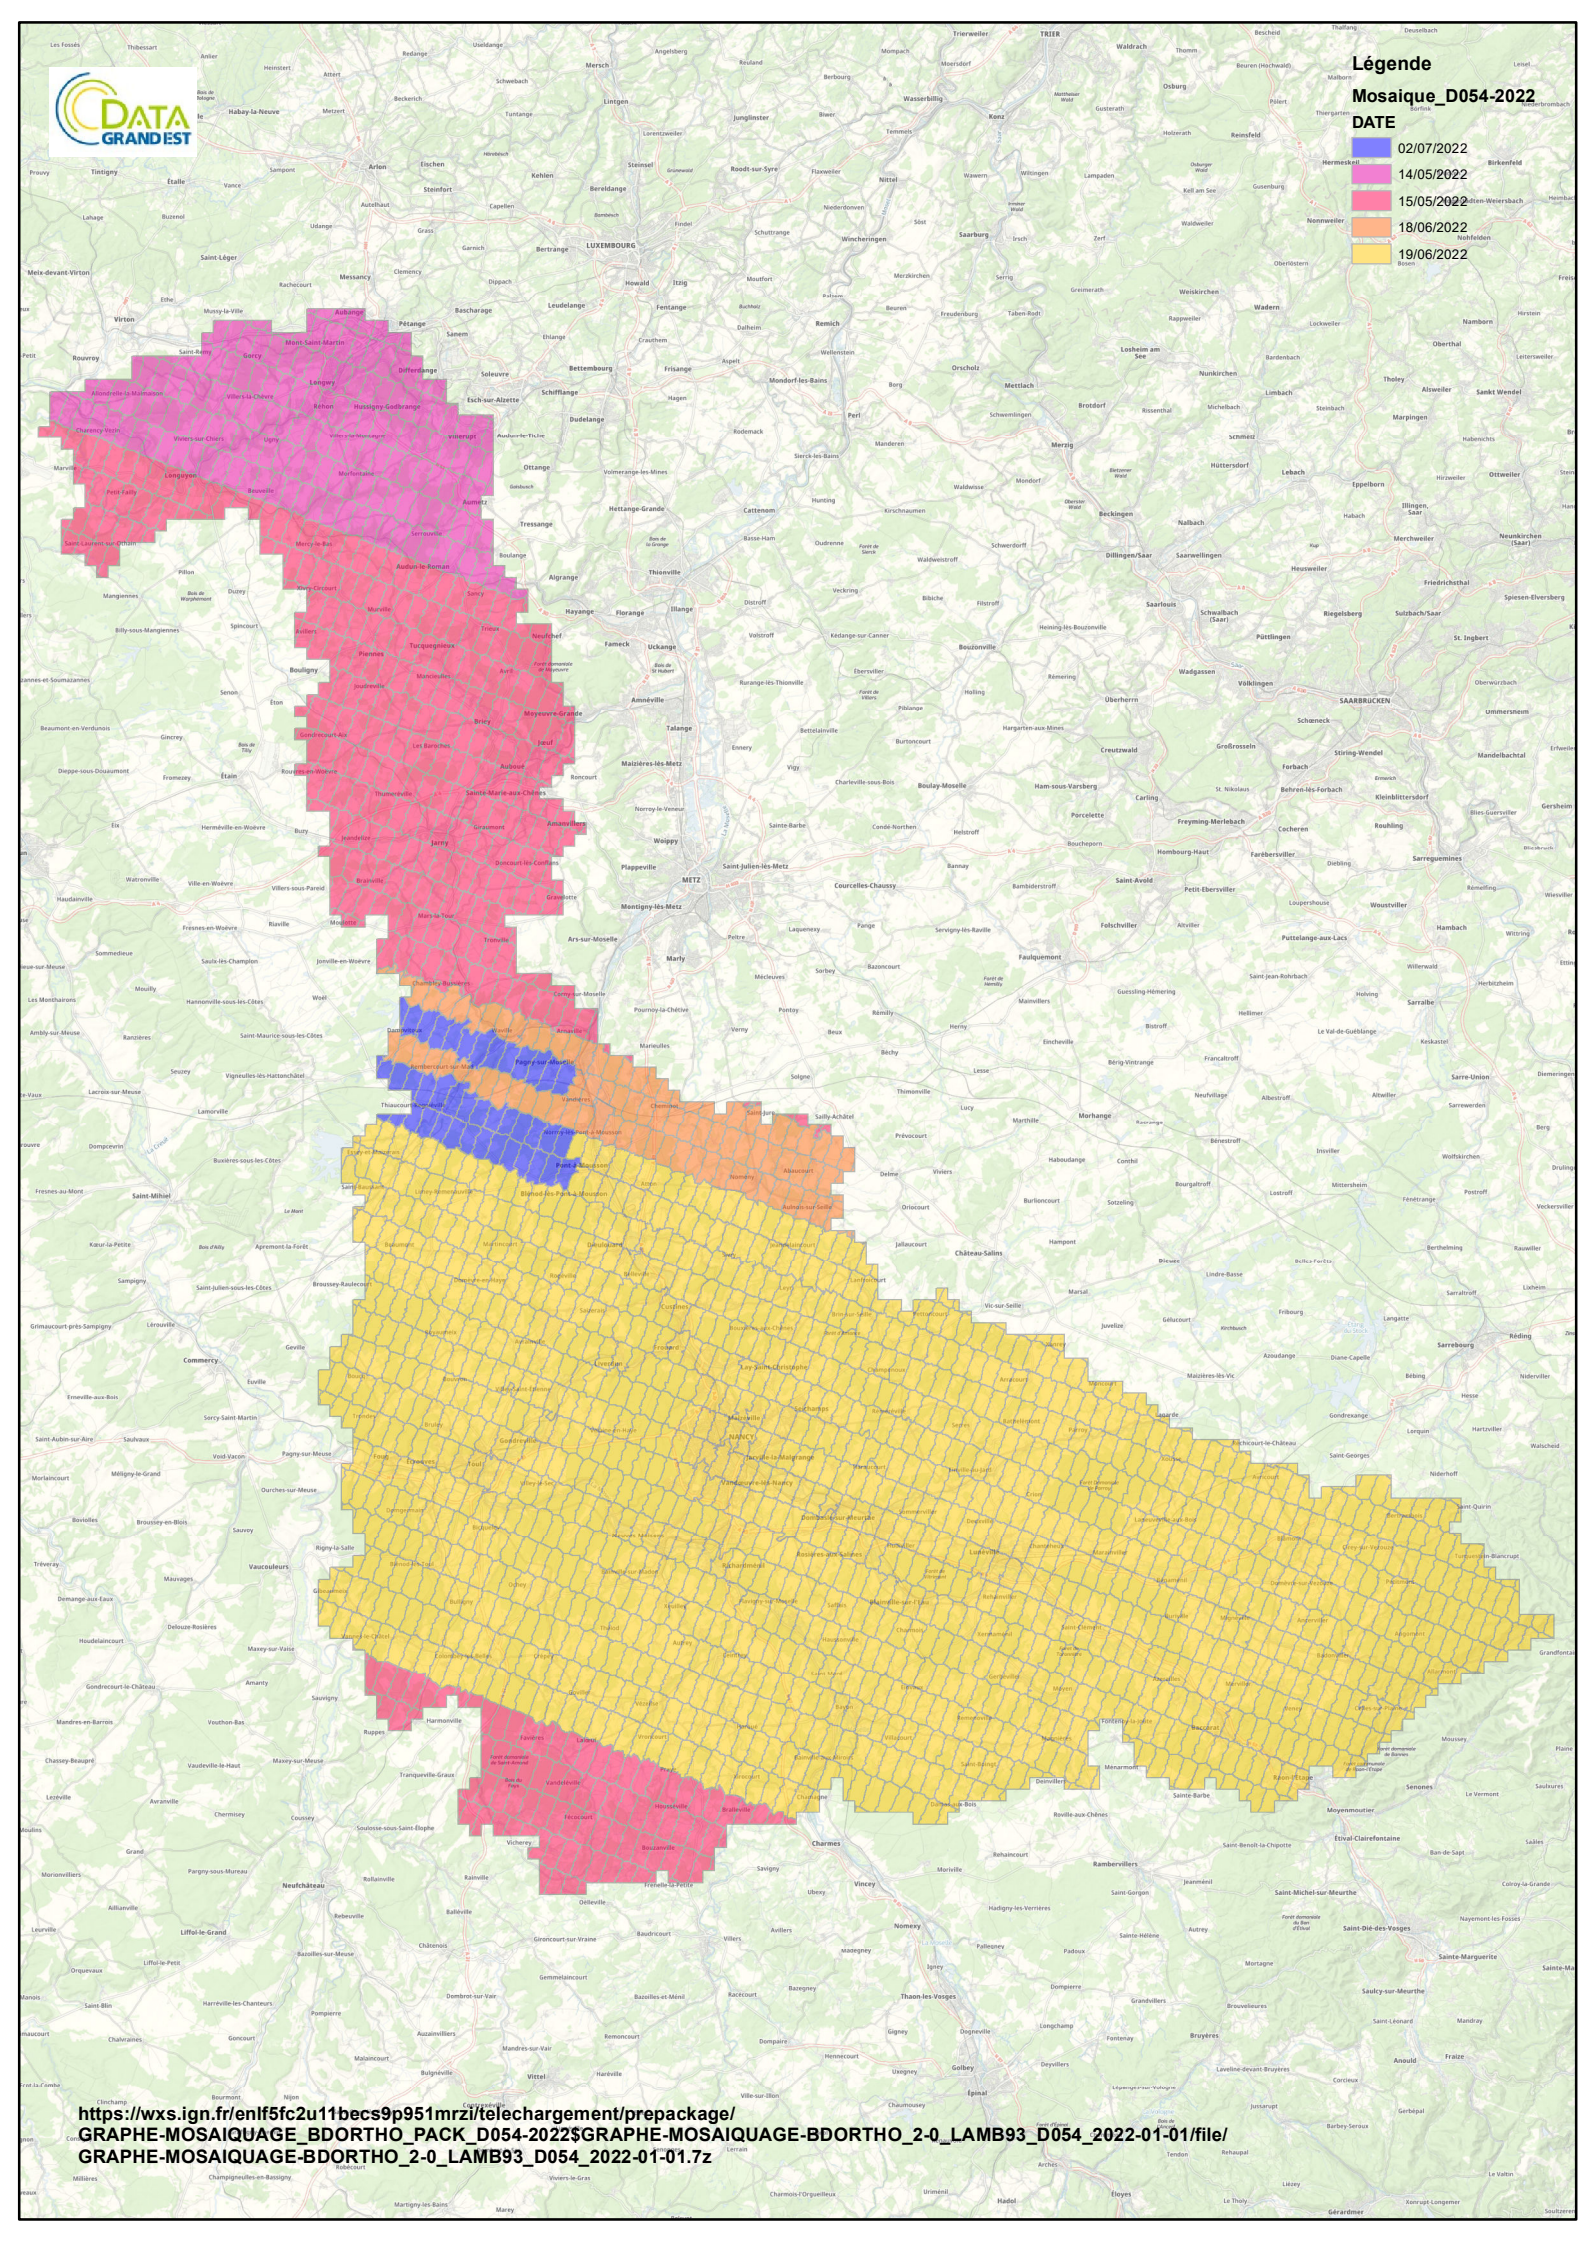

Légende

Mosaïque_D054-2022

DATE

- 02/07/2022
- 14/05/2022
- 15/05/2022
- 18/06/2022
- 19/06/2022

[https://wxs.ign.fr/en1f5fc2u11becs9p951mrzi/telechargement/prepackage/GRAPHE-MOSAQUAGE_BDORTHO_PACK_D054-2022\\$GRAPHE-MOSAQUAGE-BDORTHO_2-0_LAMB93_D054_2022-01-01/GRAPHE-MOSAQUAGE-BDORTHO_2-0_LAMB93_D054_2022-01-01.z](https://wxs.ign.fr/en1f5fc2u11becs9p951mrzi/telechargement/prepackage/GRAPHE-MOSAQUAGE_BDORTHO_PACK_D054-2022$GRAPHE-MOSAQUAGE-BDORTHO_2-0_LAMB93_D054_2022-01-01/GRAPHE-MOSAQUAGE-BDORTHO_2-0_LAMB93_D054_2022-01-01.z)