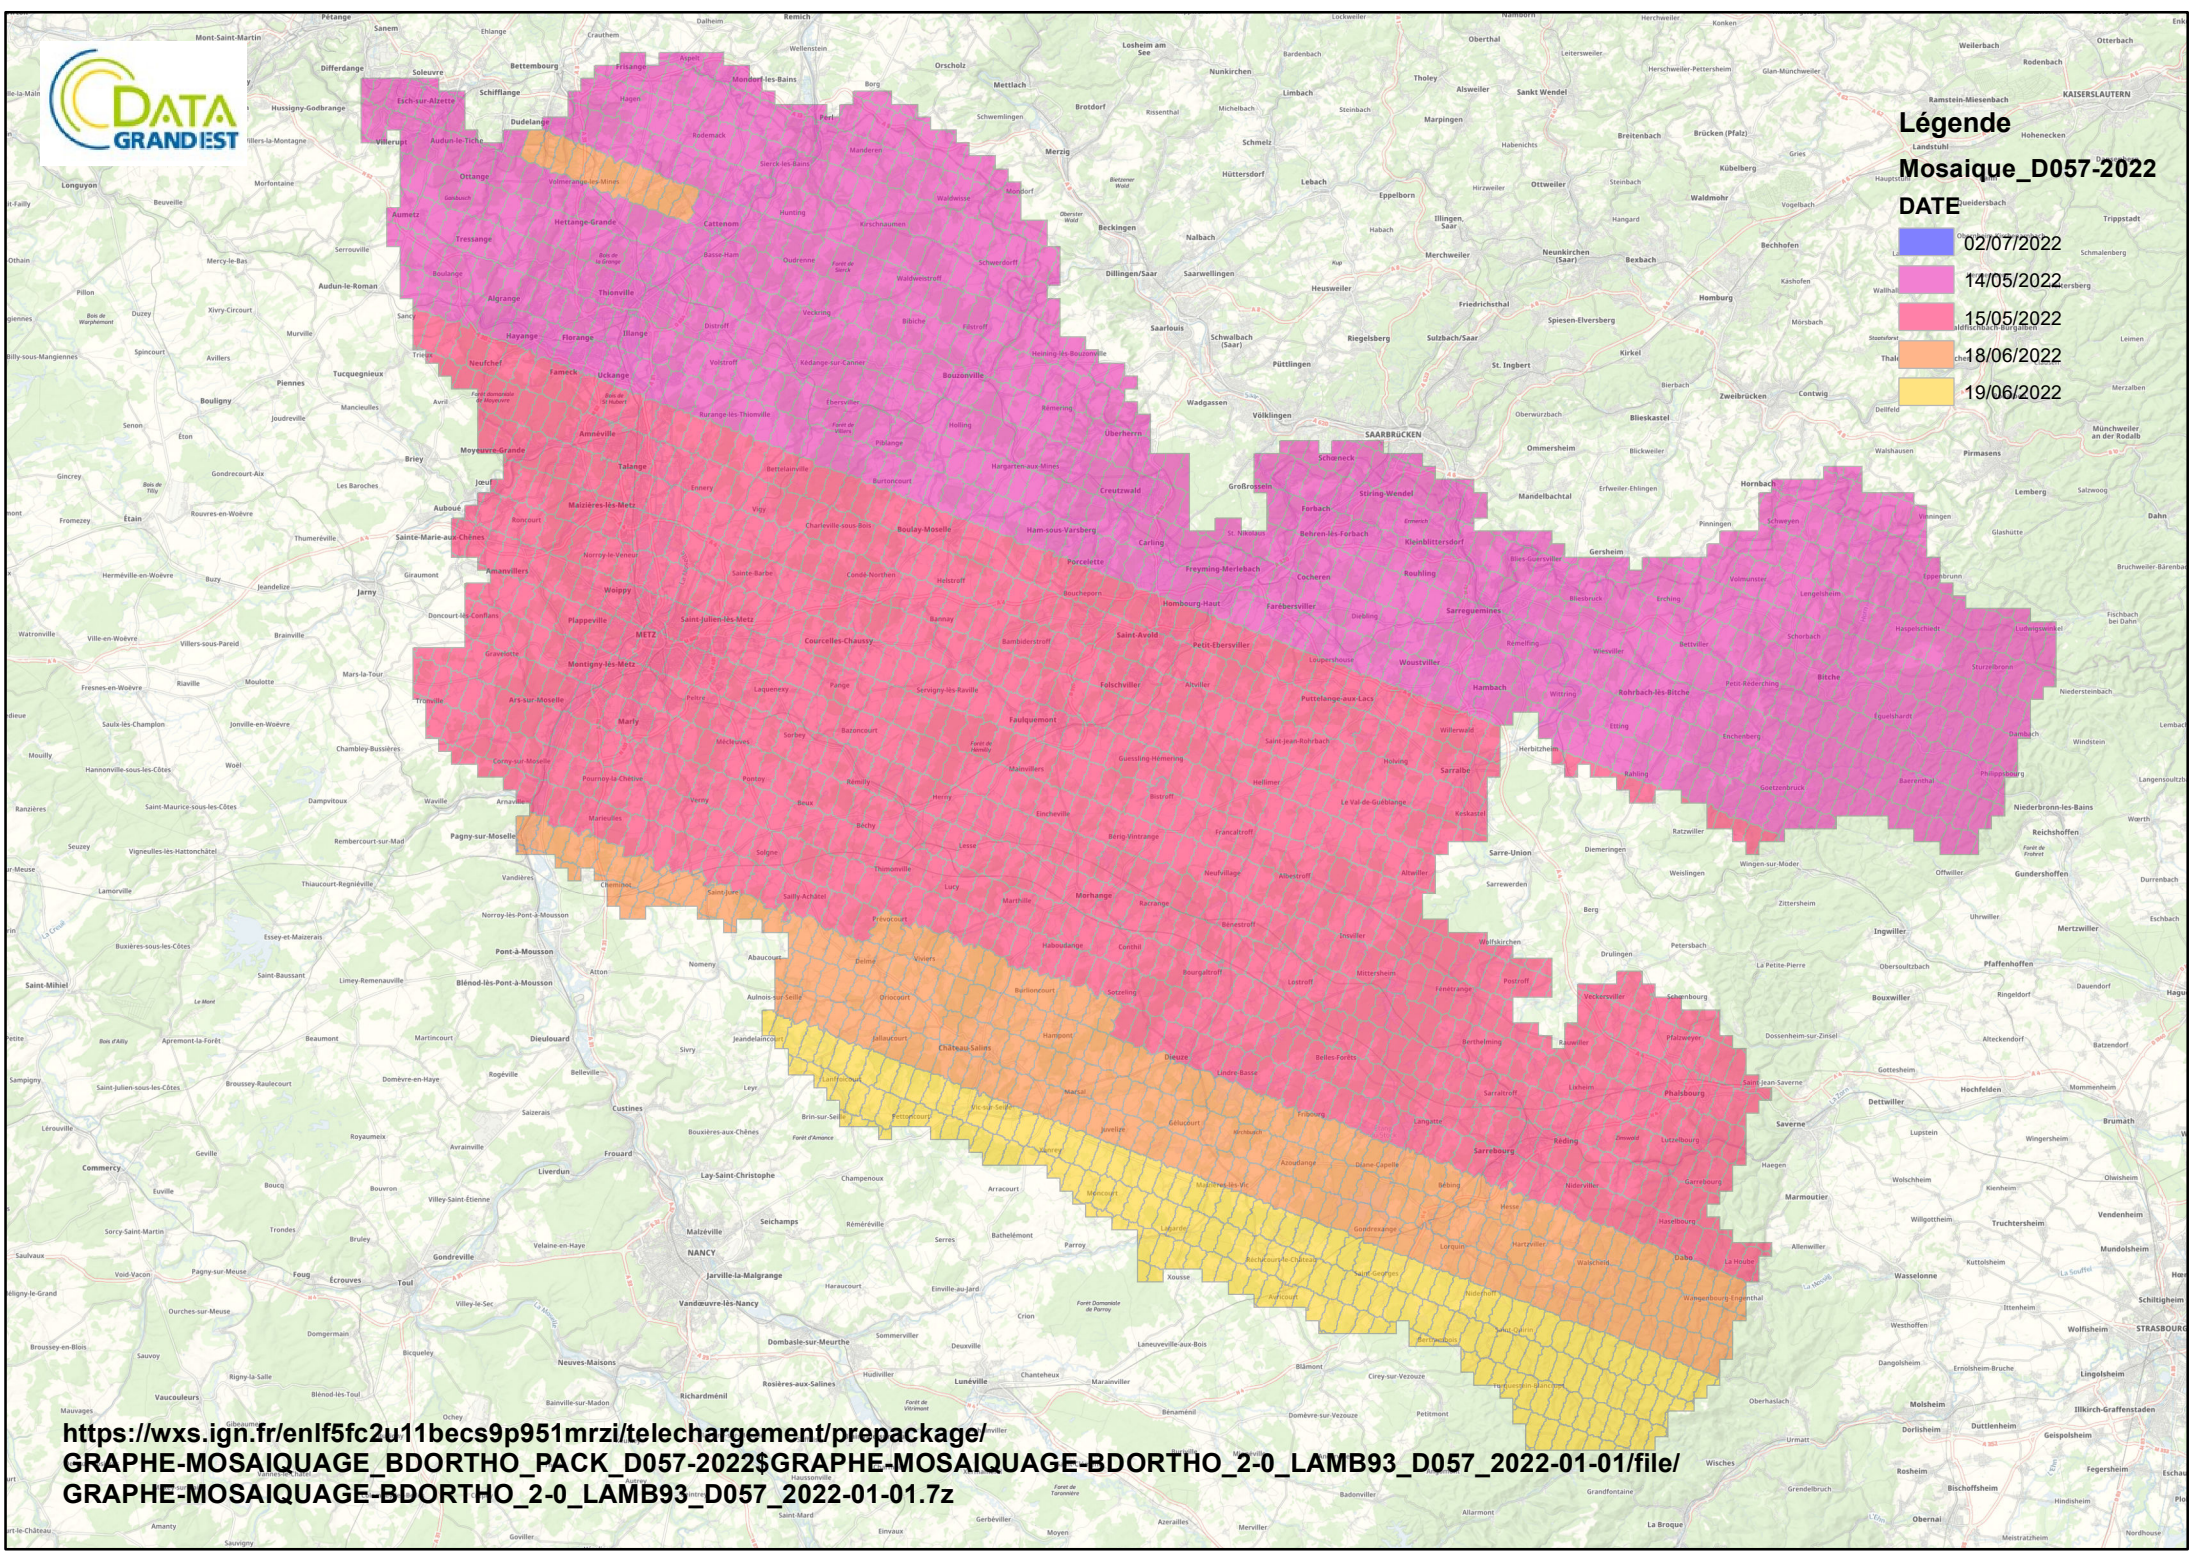

Légende

Mosaïque_D057-2022

DATE
02/07/2022
14/05/2022
15/05/2022
18/06/2022
19/06/2022

[https://wxs.ign.fr/enlf5fc2u11becs9p951mrzi/telechargement/prepackage/GRAPHE-MOSAIQUAGE_BDORTHO_PACK_D057-2022\\$GRAPHE-MOSAIQUAGE-BDORTHO_2-0_LAMB93_D057_2022-01-01/file/GRAPHE-MOSAIQUAGE-BDORTHO_2-0_LAMB93_D057_2022-01-01.7z](https://wxs.ign.fr/enlf5fc2u11becs9p951mrzi/telechargement/prepackage/GRAPHE-MOSAIQUAGE_BDORTHO_PACK_D057-2022$GRAPHE-MOSAIQUAGE-BDORTHO_2-0_LAMB93_D057_2022-01-01/file/GRAPHE-MOSAIQUAGE-BDORTHO_2-0_LAMB93_D057_2022-01-01.7z)