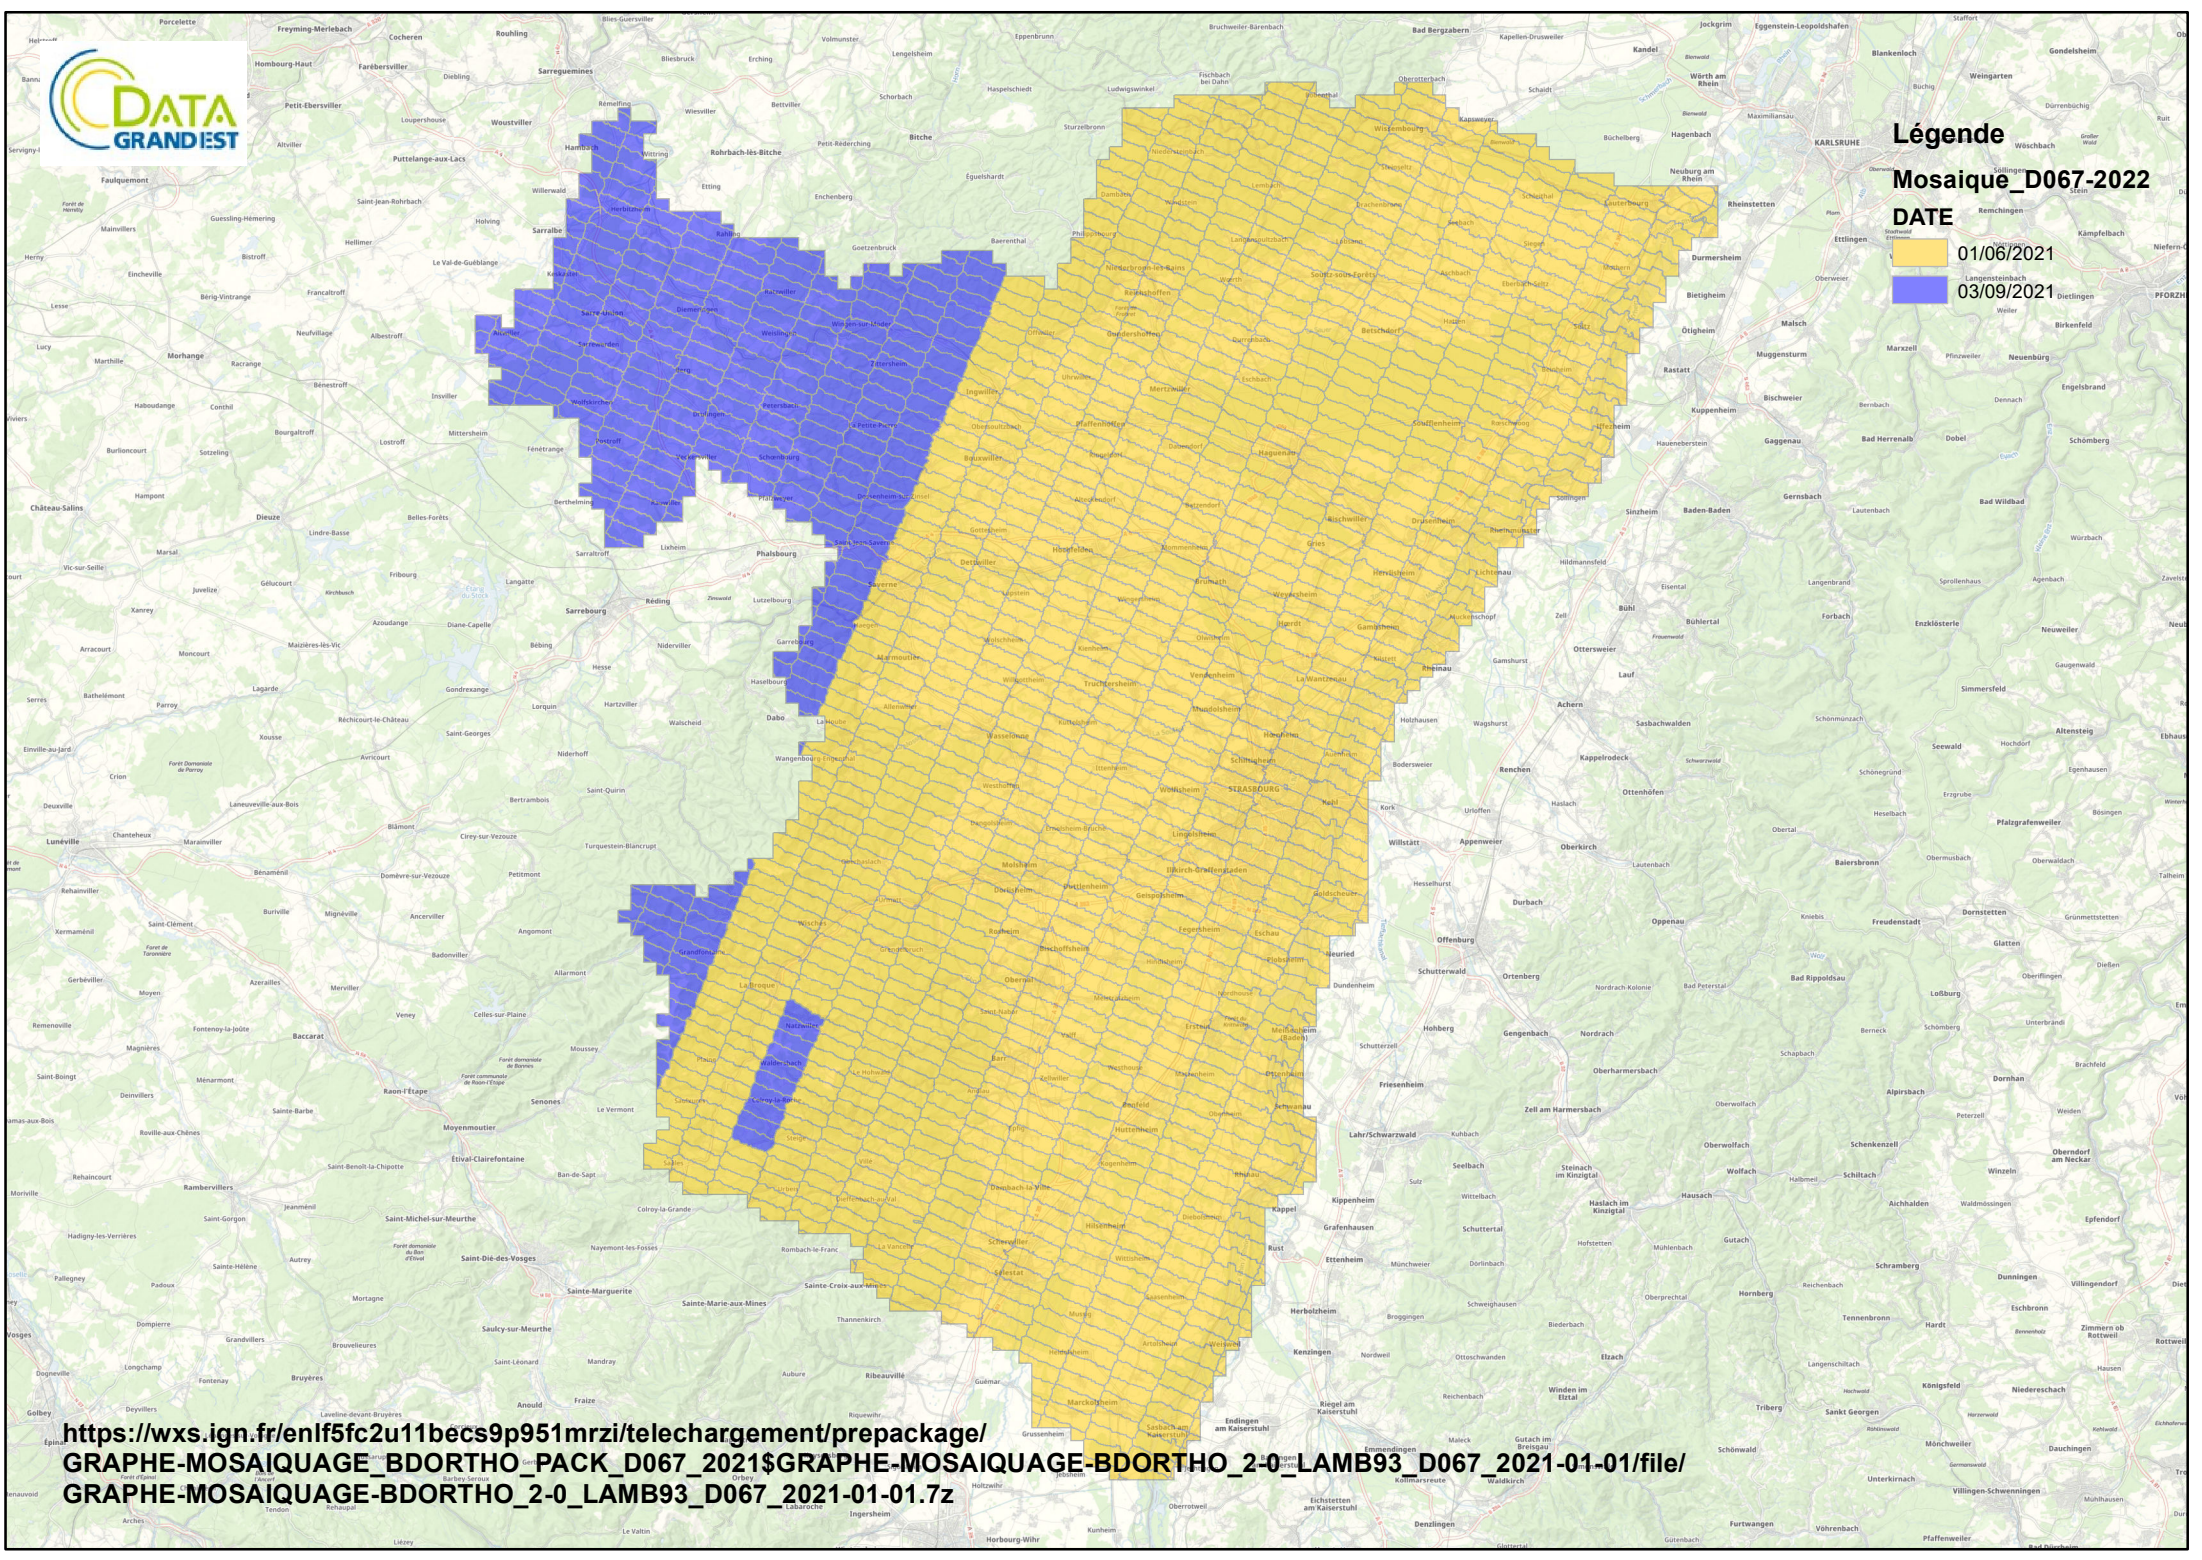

# Légende

## Mosaïque\_D067-2022

DATE	Color
01/06/2021	Yellow
03/09/2021	Blue

[https://wxs.ign.fr/enlf5fc2u11becs9p951mrzi/telechargement/prepackage/GRAPHE-MOSAIQUAGE\\_BDORTHO\\_PACK\\_D067\\_2021\\$GRAPHE-MOSAIQUAGE-BDORTHO\\_2-0\\_LAMB93\\_D067\\_2021-01-01/file/GRAPHE-MOSAIQUAGE-BDORTHO\\_2-0\\_LAMB93\\_D067\\_2021-01-01.7z](https://wxs.ign.fr/enlf5fc2u11becs9p951mrzi/telechargement/prepackage/GRAPHE-MOSAIQUAGE_BDORTHO_PACK_D067_2021$GRAPHE-MOSAIQUAGE-BDORTHO_2-0_LAMB93_D067_2021-01-01/file/GRAPHE-MOSAIQUAGE-BDORTHO_2-0_LAMB93_D067_2021-01-01.7z)